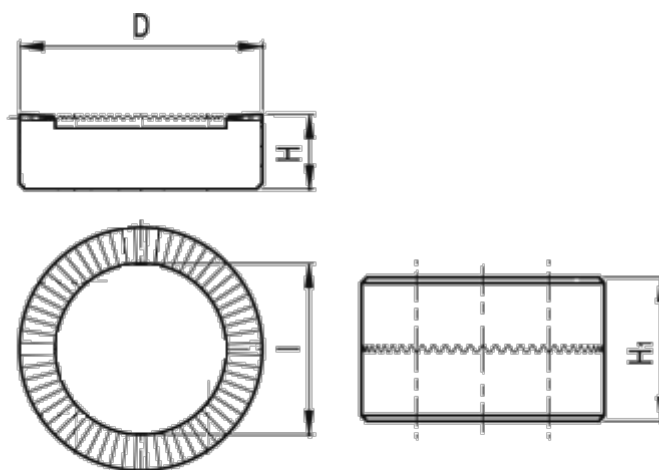

Article number: 2065753510

Description: E+G Serrated locking plate
GN 187.4-32-48-E-NI

Measures

| | |
|-----------------|--------|
| D | = 32 |
| H +/-0.9 | = 9.0 |
| H1 | = 18 |
| l | = 23.5 |
| Number of teeth | = 48 |